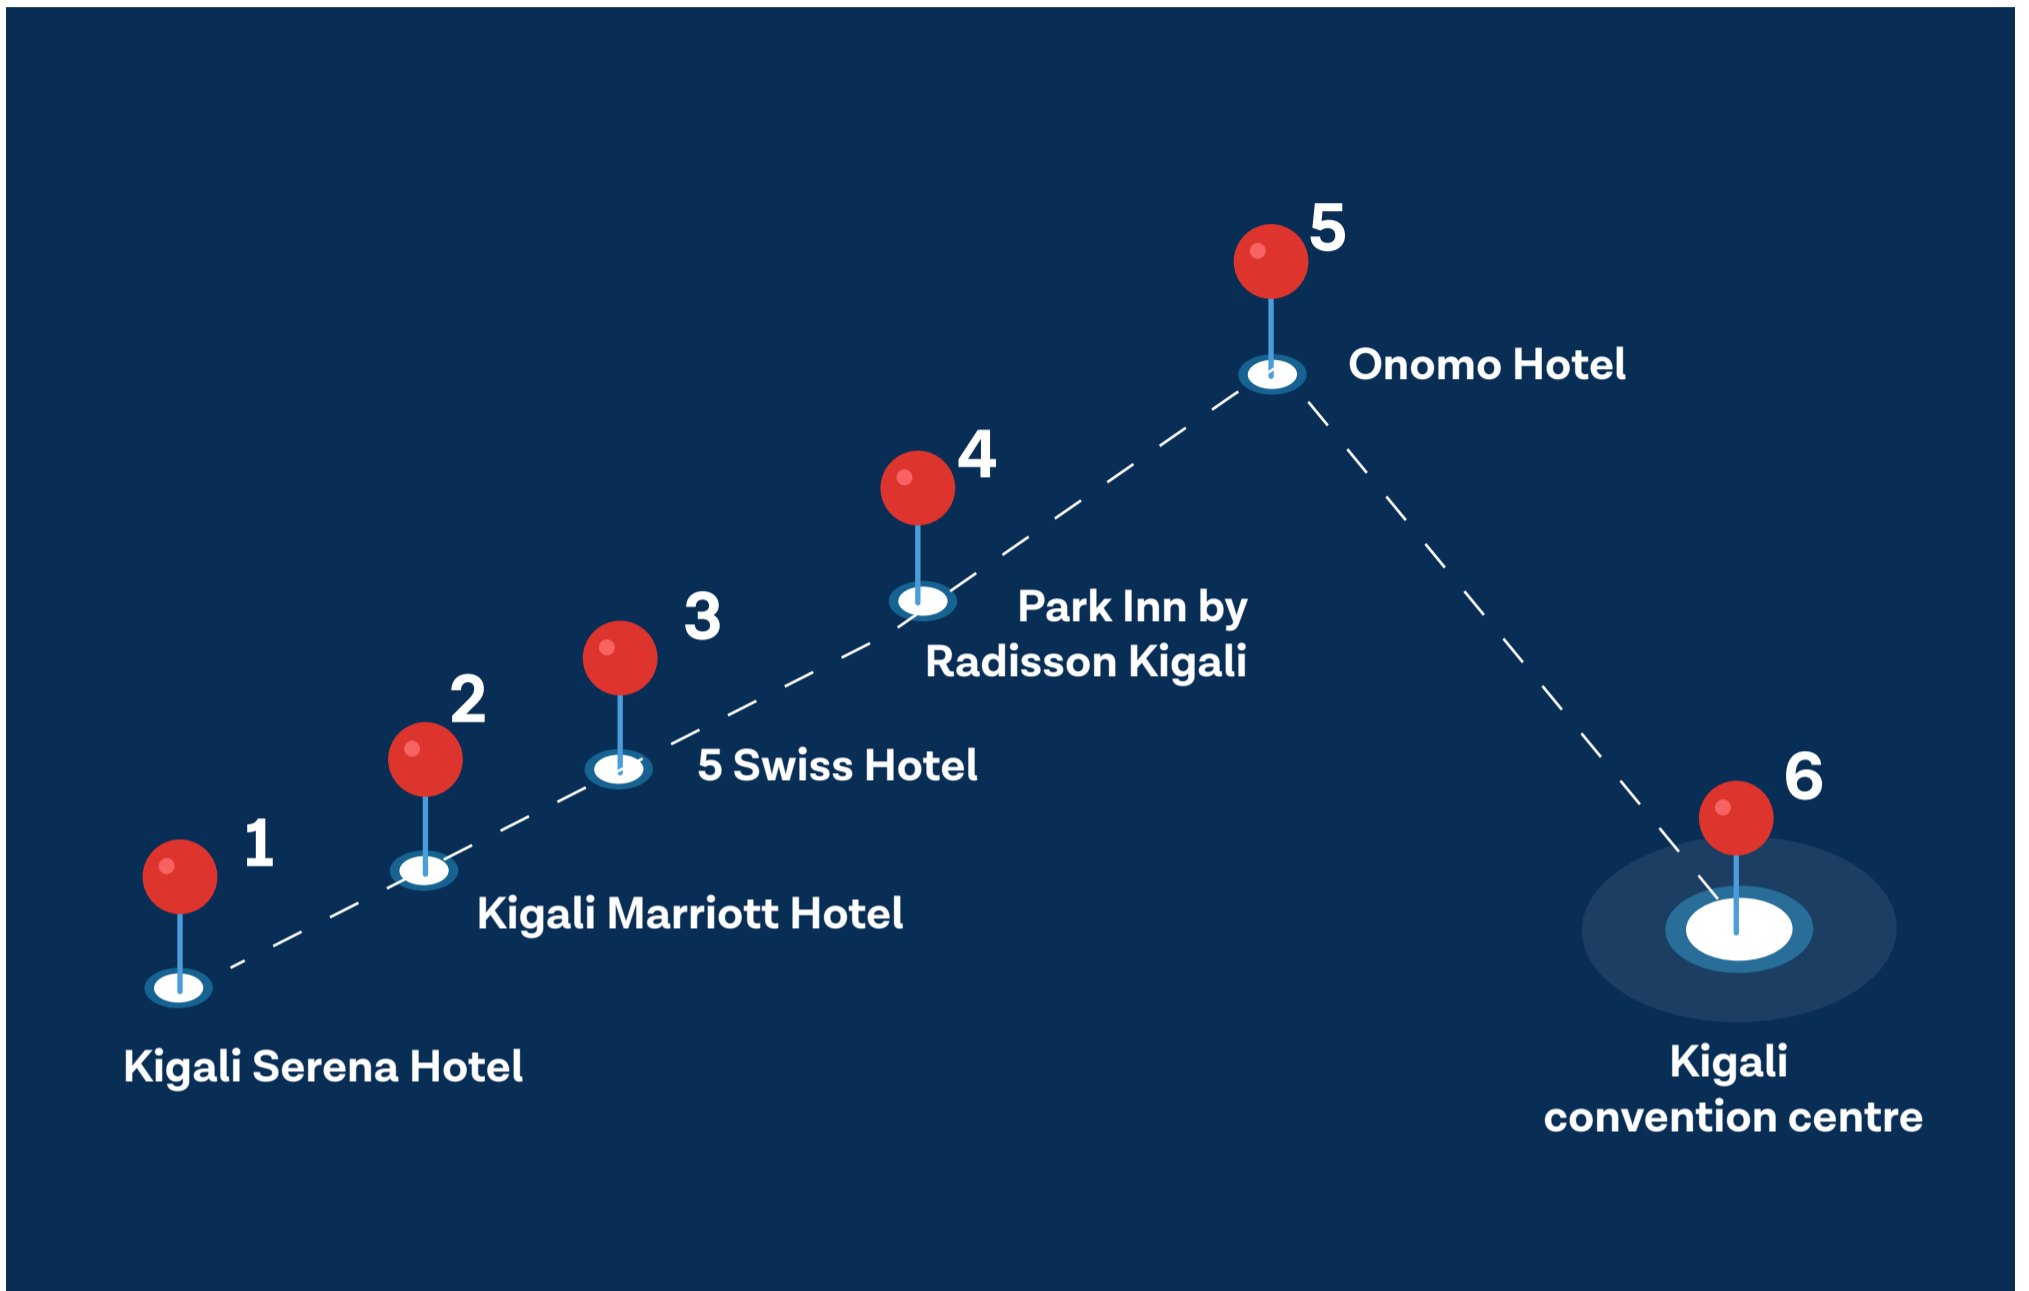

Bus Schedules

Safe Journey :)

Morning

Hotel	Trip 1
Kigali Serena Hotel	7:15 AM
Kigali Marroit Hotel	7:25 AM
5 Swiss Hotel + Heaven Hotel	7:35 AM
Park inn By Radisson	7:45 AM
Onomo Hotel	8:00 AM
Hotel Kigali Convention Centre.	8:10 AM

Evening

Hotel	Trip 1	Trip 2
Hotel Kigali Convention Centre	5:10 PM	6:45 PM
Onomo Hotel	5:20 PM	7:05 PM
Park inn By Radisson	5:30 PM	7:20 PM
5 Swiss Hotel + Heaven Hotel	5:40 PM	7:30 PM
Kigali Marroit Hotel	5:50 PM	7:40 PM
Kigali Serena Hotel	5:60 PM	7:50 PM

Bus Schedules

Safe Journey :)

Morning

Hotel	Trip 1	Trip 2
The Manor Hotel	6:45 AM	7:50 AM
Hotel Chez Lando	7:05 AM	8:10 AM
Lemigo Hotel	7:15 AM	8:20 AM
Kigali Convention Centre	7:05 AM	8:25 AM

Evening

Hotel	Trip 1	Trip 2
The Manor Hotel	5:10 PM	6:15 PM
Hotel Chez Lando	5:20 PM	6:25 PM
Lemigo Hotel	5:30 PM	6:35 PM
Kigali Convention Centre	5:50 PM	6:50 PM