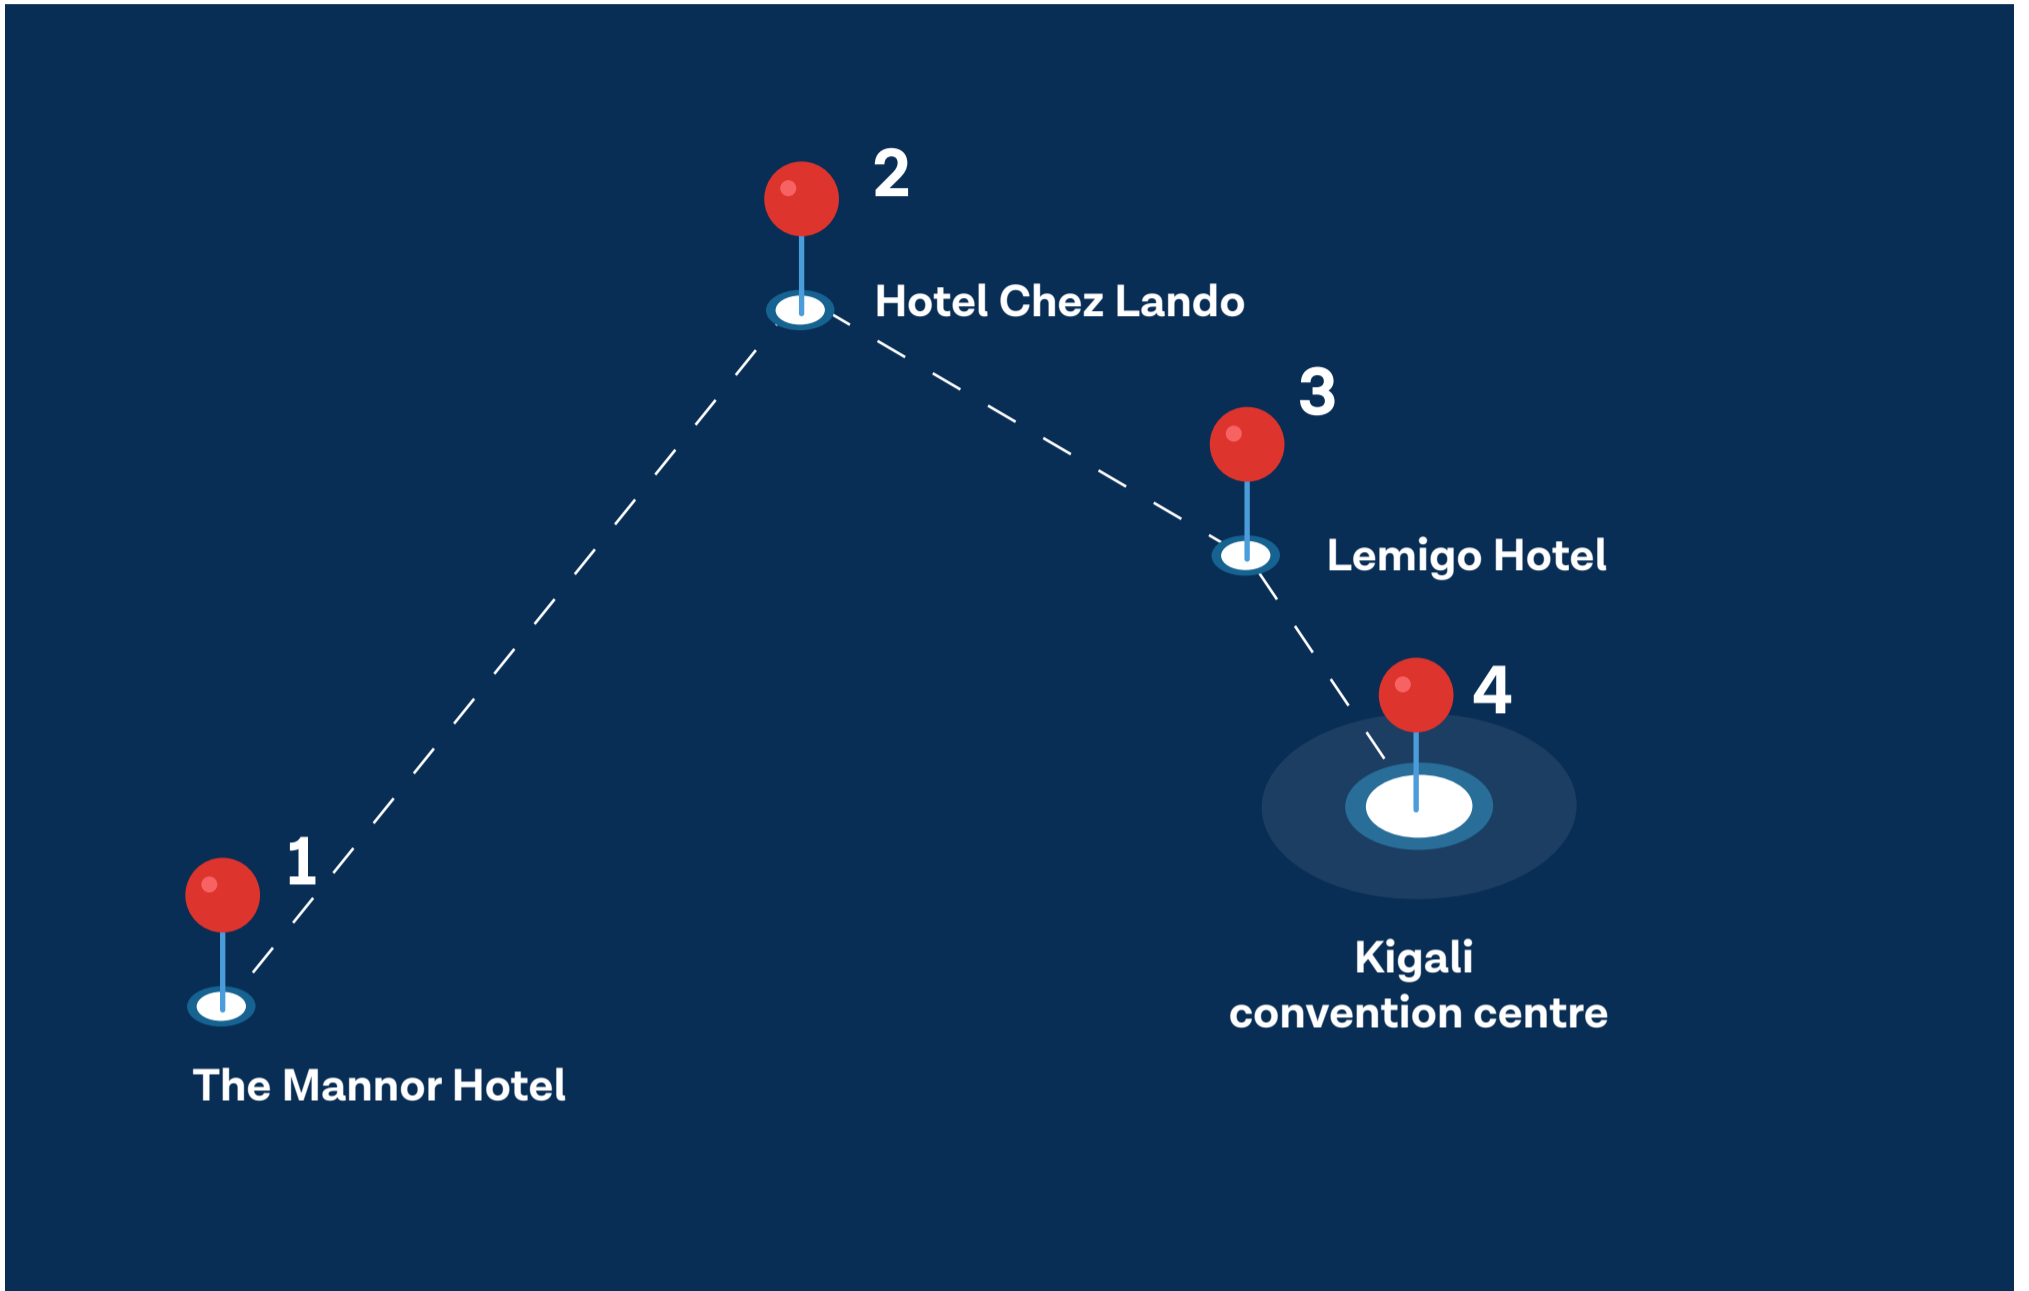

Bus Schedules

Safe Journey :)

Morning

Hotel	Trip 1
Kigali Serena Hotel	7:15 AM
Kigali Marroit Hotel	7:25 AM
5 Swiss Hotel + Heaven Hotel	7:35 AM
Park inn By Radisson	7:45 AM
Onomo Hotel	8:00 AM
Hotel Kigali Convention Centre.	8:10 AM

Evening

Hotel	Trip 1	Trip 2
Hotel Kigali Convention Centre	5:10 PM	6:45 PM
Onomo Hotel	5:20 PM	7:05 PM
Park inn By Radisson	5:30 PM	7:20 PM
5 Swiss Hotel + Heaven Hotel	5:40 PM	7:30 PM
Kigali Marroit Hotel	5:50 PM	7:40 PM
Kigali Serena Hotel	5:60 PM	7:50 PM

Bus Schedules

Safe Journey :)

Morning

Hotel	Trip 1	Trip 2
The Manor Hotel	6:45 AM	7:50 AM
Hotel Chez Lando	7:05 AM	8:10 AM
Lemigo Hotel	7:15 AM	8:20 AM
Kigali Convention Centre	7:05 AM	8:25 AM

Evening

Hotel	Trip 1	Trip 2
The Manor Hotel	5:10 PM	6:15 PM
Hotel Chez Lando	5:20 PM	6:25 PM
Lemigo Hotel	5:30 PM	6:35 PM
Kigali Convention Centre	5:50 PM	6:50 PM